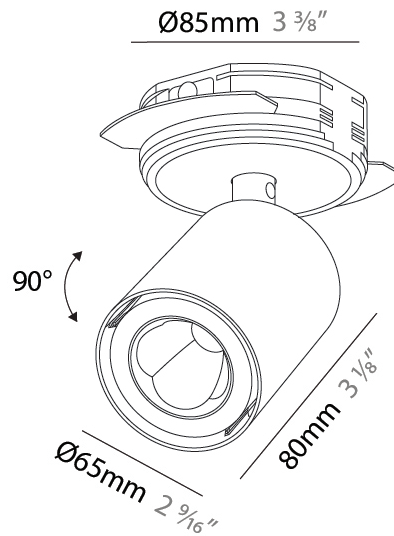

GENERAL

Series: Oiko Pro In
Brand: Prolicht
Division: Architectural
Mounting Type: Trimless
Mounting Location: Ceiling
Subcategory: Spots

PHYSICAL

Shape: Cylinder
Diameter (mm): 65
Diameter (in): 2 ⁹/₁₆
Height (mm): 120
Depth (mm): 50
Height (in): 4 ³/₄
Depth (in): 1 ¹⁵/₁₆
Light Distribution: Adjustable / Direct
Fixture Finish: SSR / BKV / CWI / CRY / HAB / UFT / ITA / RUA / FTG / MYG / LOD / PUS / FRO / FUP / KIA / POP / BLS / SPG / MEY / GOH / GUM / CHC / COM / ABZ / JAG / OBR / MOS / ROR
Fixture Material: Aluminum
Cut-out Measurements: 68mm / 2 11/16"

ELECTRICAL

Lamp Type: LED
Input Wattage (W): 14.4
Total Output Wattage (W): 13.1
Dimming: Tri-Mode (Non-Dimming and Phase Dimming (120Vac only) and 0-10V Dimming)
Driver Included: No
Driver Location: Remote
Driver Type: Constant Current - Universal
Driver Class: Class 2
Input Voltage (V): 120 - 277
Constant Current (MA): 700

LED

Number of LEDs: 1
Color Temperature (°K): 2700 / 3000 / 3500 / 4000
Max. Delivered Lumen (lm): 1175 - 1381
Nominal Lumen (lm): 1242 - 1460
CRI: >90 CRI
Lamp Life (hrs): 50000

OPTICAL

Beam Angle: 62
Adjustability: Rotational 350°; Tilt 90°

RATINGS AND CERTIFICATIONS

Certified By: CSA Certified to UL and CSA Standards
IP rating: IP20